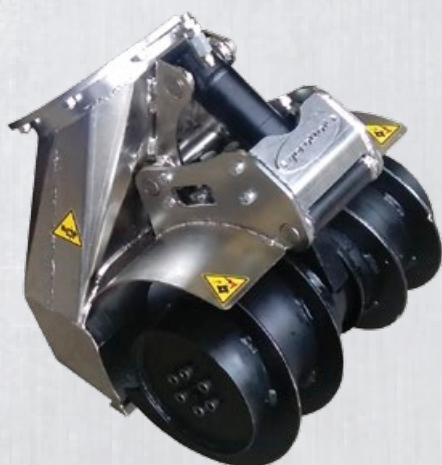

OPTIONS LOMBRICO MODELS

INTERCHANGEABLE TOOL ACCORDING TO VARIOUS NEEDS

HOSE REEL

Tools for improving the performance of all models of Lombrico Mini Excavator. Every tool is attachable to the frontal part of the Lombrico and has been designed for better removing specific types of material (sludge, liquids, oils, etc.).

The R&D Department of Gerotto is continuously searching for new and quick solutions to the cleaning application.

AUGER

BORA NOSE

SLUDGE SUCTION NOZZLE

HIGH PRESSURE WATER NOZZLES