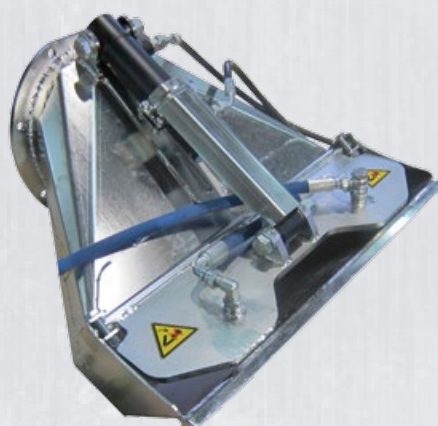

OPTIONS LOMBRICO MODELS

INTERCHANGEABLE TOOL ACCORDING TO VARIOUS NEEDS

HOSE REEL

Tools for improving the performance of all models of Lombrico Mini Excavator. Every tool is attachable to the frontal part of the Lombrico and has been designed for better removing specific types of material (sludge, liquids, oils, etc.).

The R&D Department of Gerotto is continuously searching for new and quick solutions to the cleaning application.

AUGER

BORA NOSE

SLUDGE SUCTION NOZZLE

HIGH PRESSURE WATER NOZZLES