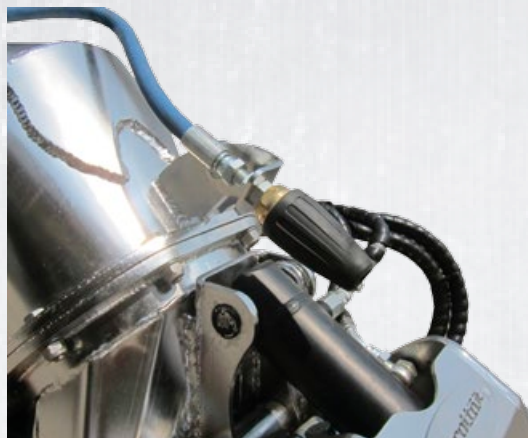

OPTIONS LOMBRICO MODELS

INTERCHANGEABLE TOOL ACCORDING TO VARIOUS NEEDS

HOSE REEL

Tools for improving the performance of all models of Lombrico Mini Excavator. Every tool is attachable to the frontal part of the Lombrico and has been designed for better removing specific types of material (sludge, liquids, oils, etc.).

The R&D Department of Gerotto is continuously searching for new and quick solutions to the cleaning application.

AUGER

BORA NOSE

SLUDGE SUCTION NOZZLE

HIGH PRESSURE WATER NOZZLES